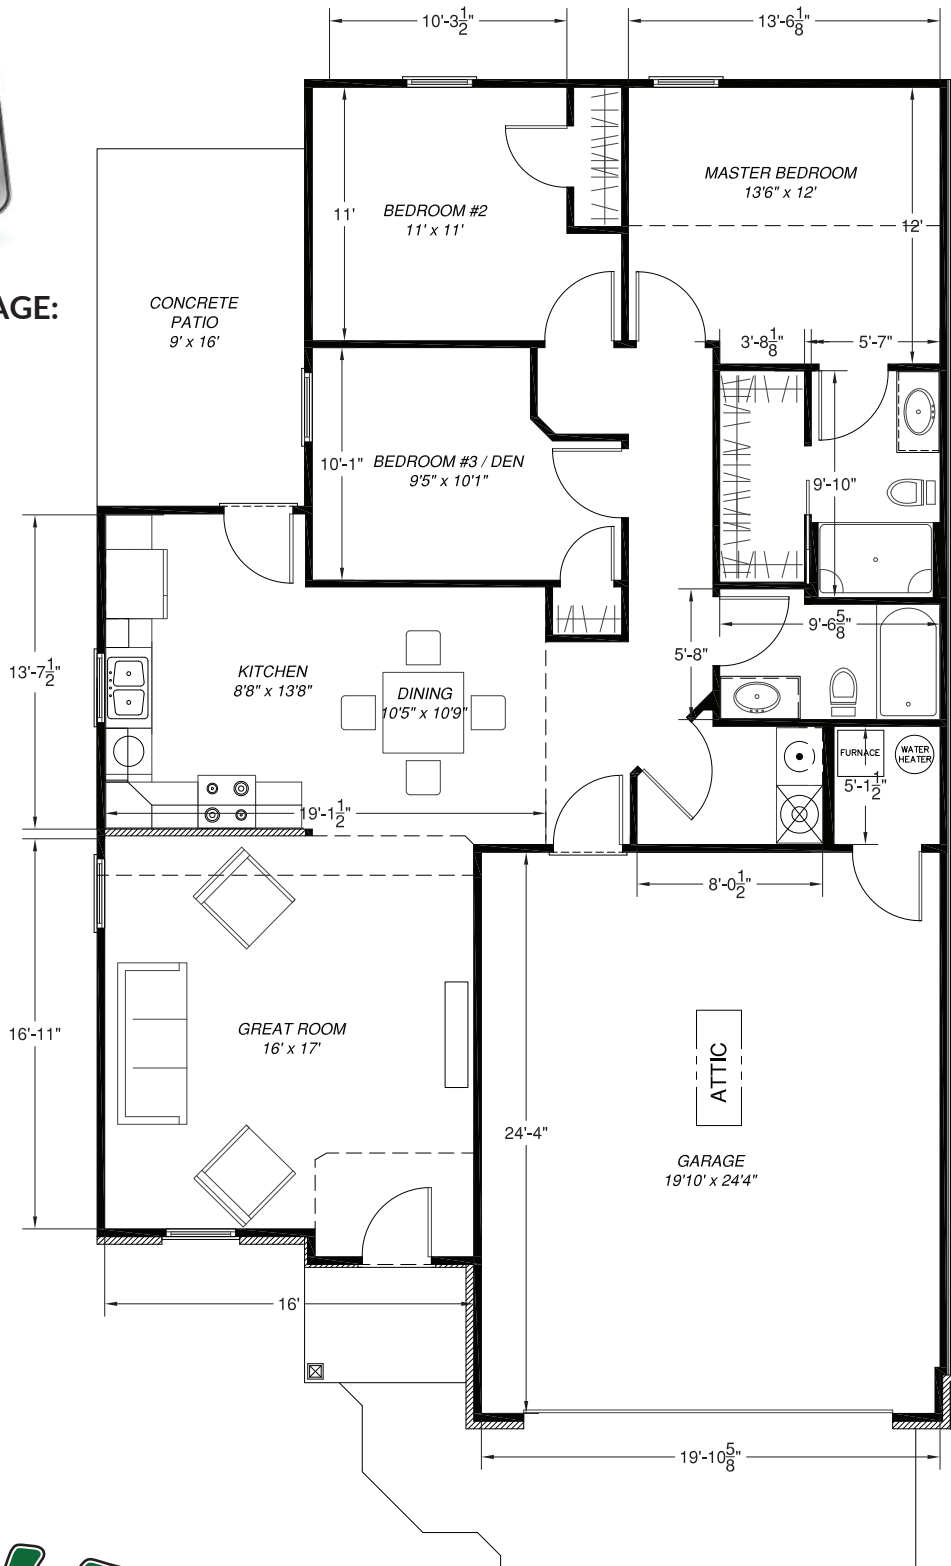

SIDNEY RENTAL PROPERTY

975 Winter Ridge - Townhome

SQUARE FOOTAGE:
HOUSE: 1,360

937.498.8000
CraleBuilders.com

3486 State Route 29
Sidney, OH 45365
info@cralebuilders.com